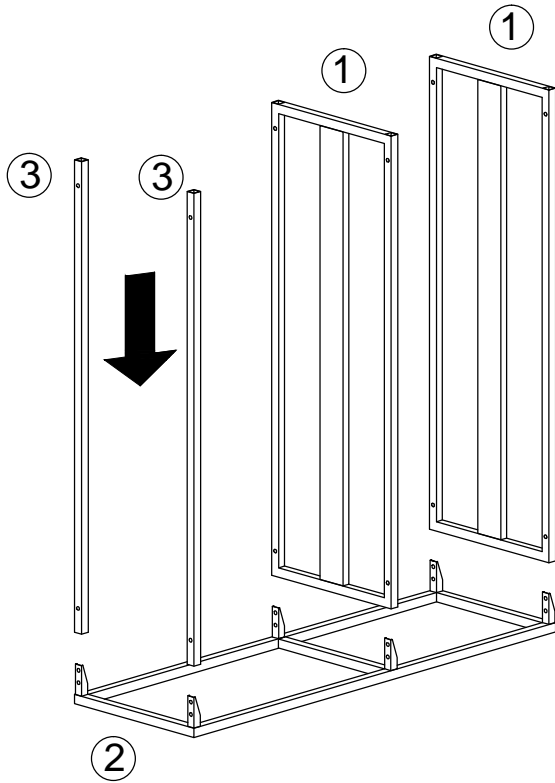

# VIRUM SHELF UNIT

DIMENSION-TOLERANCE+/-2MM

765×260×15 mm

800×260×60 mm

765×15×15 mm

A × 12

M6×12 mm

B × 1

4 mm

C × 6

Ø12×5 mm

1

2

3

4

5