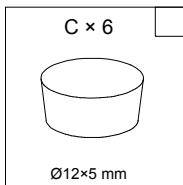

# VIRUM SHELF UNIT

DIMENSION-TOLERANCE+/-2MM

765×260×15 mm

800×260×60 mm

765×15×15 mm

A × 12

M6×12 mm

B × 1

4 mm

C × 6

Ø12×5 mm

1

2

3

4

5