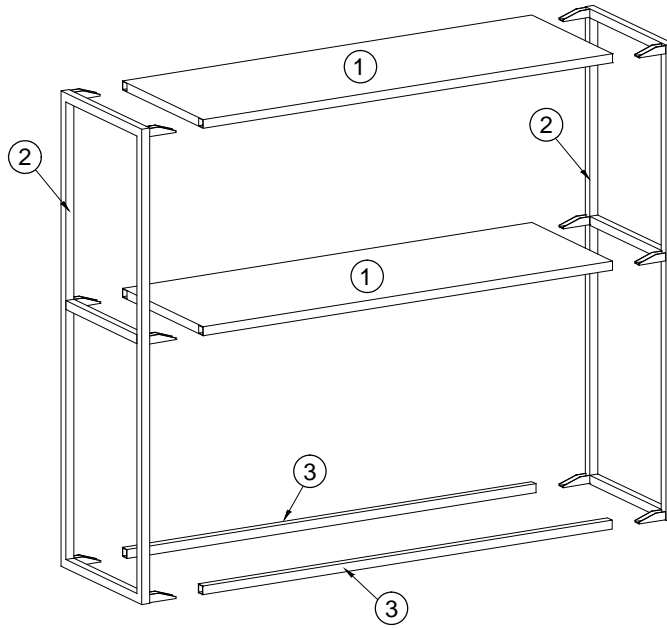

# VIRUM SHELF UNIT

DIMENSION-TOLERANCE+/-2MM

765×260×15 mm

800×260×60 mm

765×15×15 mm

A × 12

M6×12 mm

B × 1

4 mm

C × 6

Ø12×5 mm

1

2

3

4

5