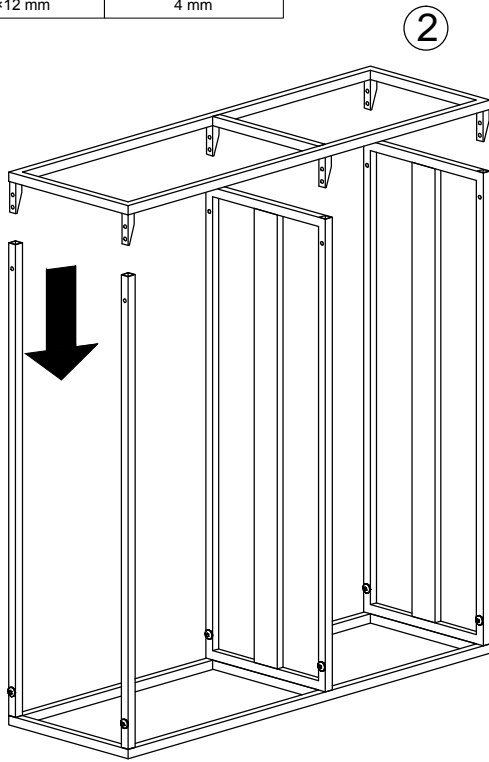

# VIRUM SHELF UNIT

DIMENSION-TOLERANCE+/-2MM

765×260×15 mm

800×260×60 mm

765×15×15 mm

A × 12

M6×12 mm

B × 1

4 mm

C × 6

Ø12×5 mm

1

2

3

4

5