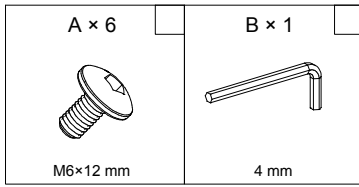

# VIRUM SHELF UNIT

DIMENSION-TOLERANCE+/-2MM

765×260×15 mm

800×260×60 mm

765×15×15 mm

A × 12

M6×12 mm

B × 1

4 mm

C × 6

Ø12×5 mm

1

2

3

4

5