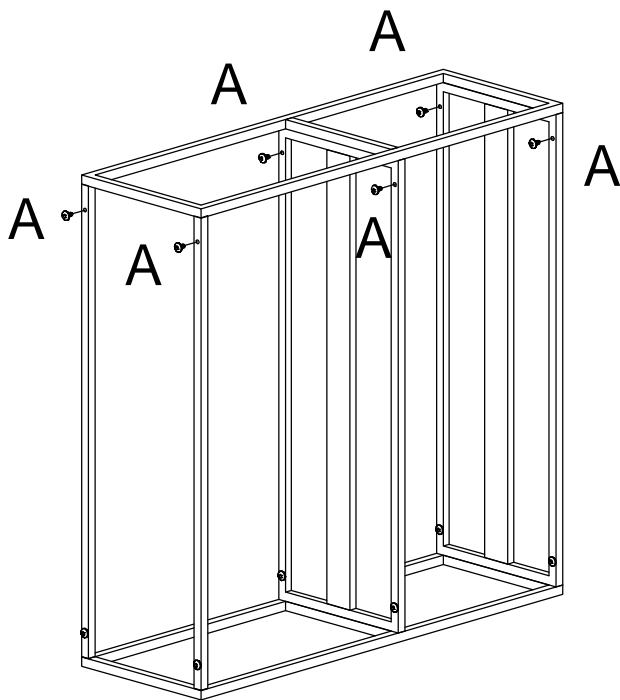

# VIRUM SHELF UNIT

DIMENSION-TOLERANCE+/-2MM

765×260×15 mm

800×260×60 mm

765×15×15 mm

A × 12

M6×12 mm

B × 1

4 mm

C × 6

Ø12×5 mm

1

2

3

4

5