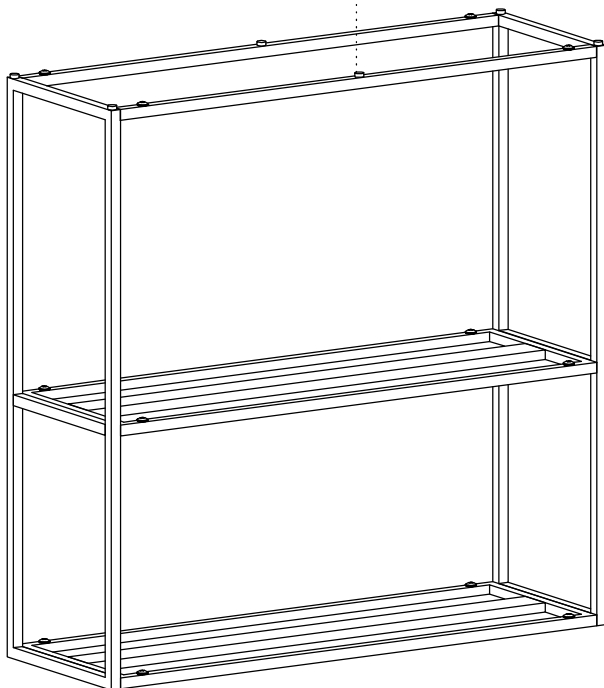

# VIRUM SHELF UNIT

DIMENSION-TOLERANCE+/-2MM

765×260×15 mm

800×260×60 mm

765×15×15 mm

A × 12

M6×12 mm

B × 1

4 mm

C × 6

Ø12×5 mm

1

2

3

4

5