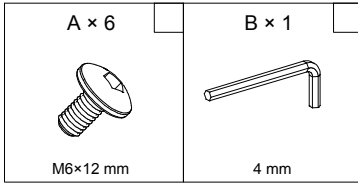

# VIRUM SHELF UNIT

DIMENSION-TOLERANCE+/-2MM

765×260×15 mm

800×260×60 mm

765×15×15 mm

A × 12

M6×12 mm

B × 1

4 mm

C × 6

Ø12×5 mm

1

2

3

4

5