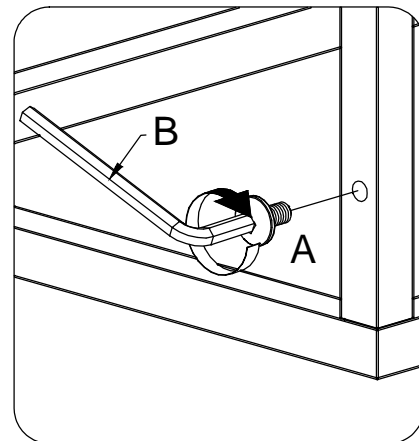

# VIRUM SHELF UNIT

DIMENSION-TOLERANCE+/-2MM

765×260×15 mm

800×260×60 mm

765×15×15 mm

A × 12

M6×12 mm

B × 1

4 mm

C × 6

Ø12×5 mm

1

2

3

4

5