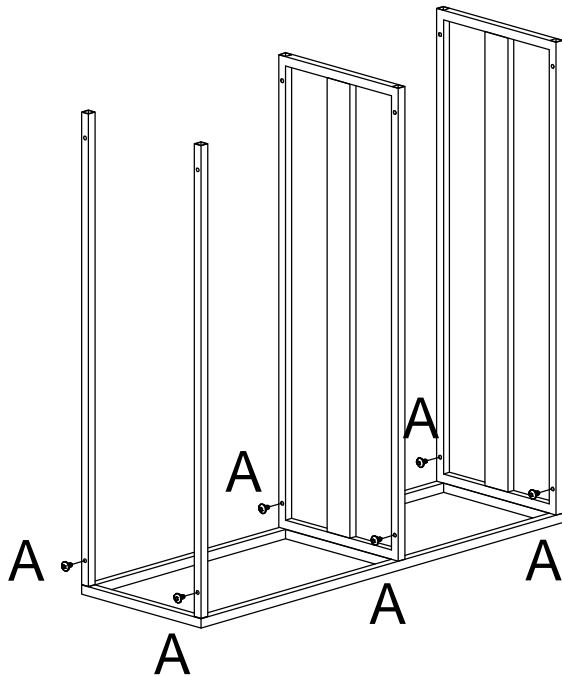

# VIRUM SHELF UNIT

DIMENSION-TOLERANCE+/-2MM

765×260×15 mm

800×260×60 mm

765×15×15 mm

A × 12

M6×12 mm

B × 1

4 mm

C × 6

Ø12×5 mm

1

2

3

4

5