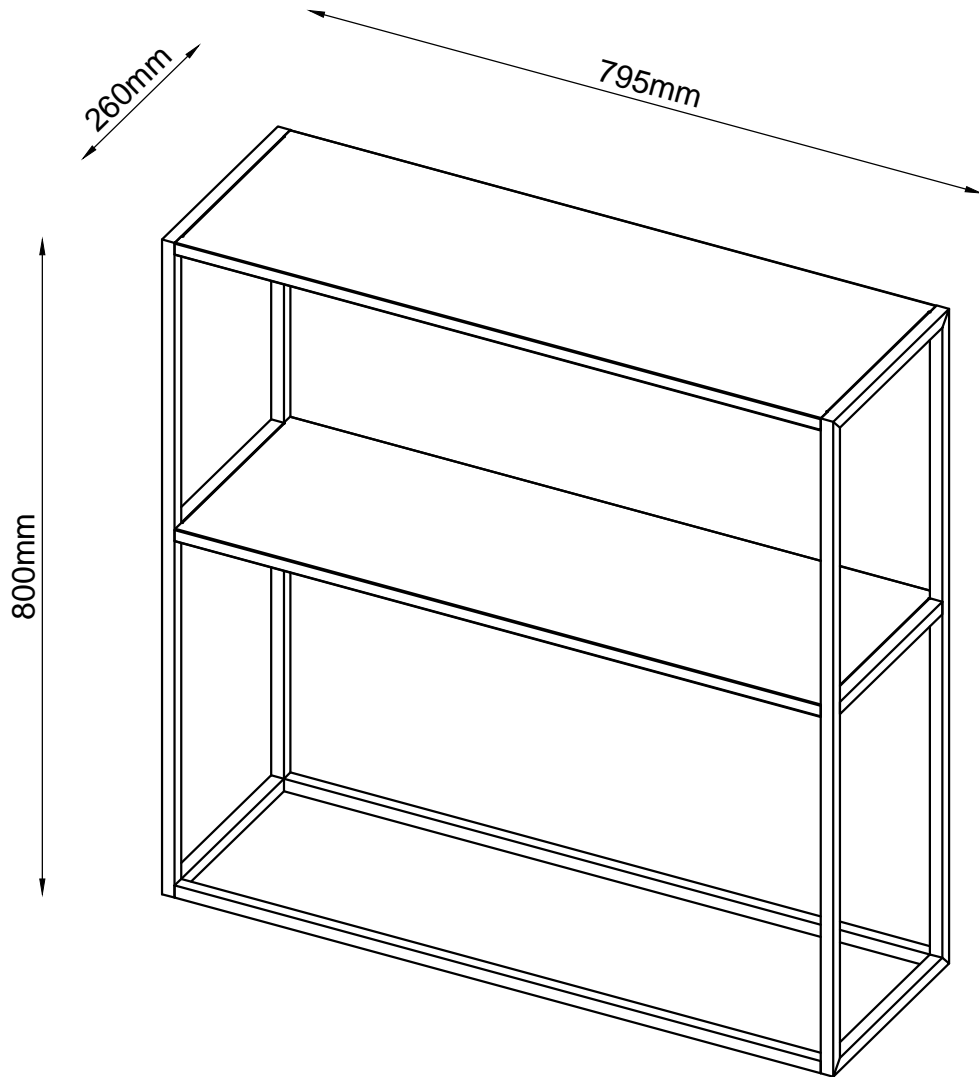

# VIRUM SHELF UNIT

DIMENSION-TOLERANCE+/-2MM

765×260×15 mm

800×260×60 mm

765×15×15 mm

A × 12

M6×12 mm

B × 1

4 mm

C × 6

Ø12×5 mm

1

2

3

4

5