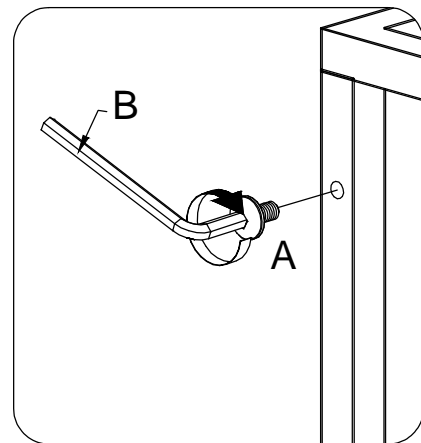

# VIRUM SHELF UNIT

DIMENSION-TOLERANCE+/-2MM

765×260×15 mm

800×260×60 mm

765×15×15 mm

A × 12

M6×12 mm

B × 1

4 mm

C × 6

Ø12×5 mm

1

2

3

4

5